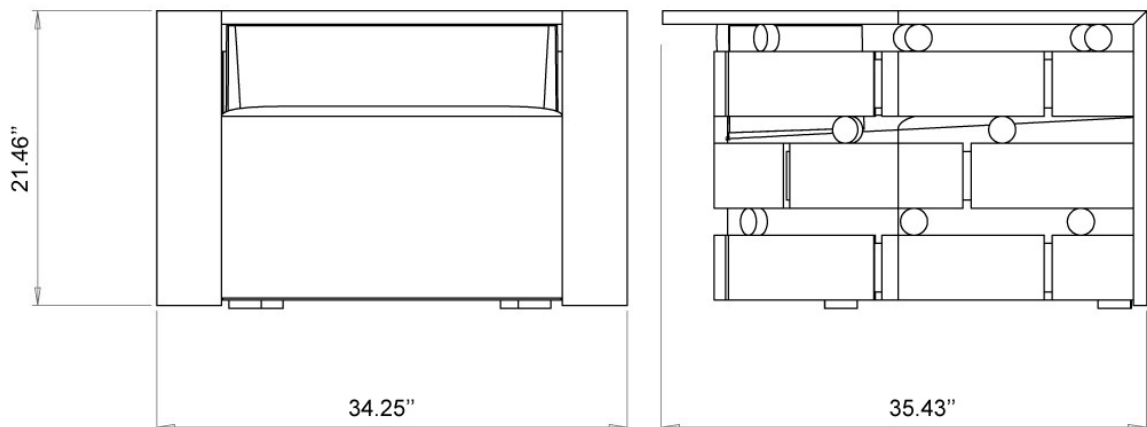

RIO COLLECTION

Boa Vista armchair

Ref : RIO-06-finishing option

GENERAL INFO

Upholstered suede armchair.
Beech frame.
1 back cushion upholstered in fabric.

AVAILABLE FINISHING OPTIONS

003 Glossy black lacquer
005 Hand sheened glossy red lacquer
004 Hand sheened glossy ivory lacquer

DIMENSIONS

Height : 21.46" (without back cushion)
Seat height : 13.78"
Width : 34.25"
Depth : 35.43"

COM REQUIREMENTS

Plain fabric : 3,50 Lm
Patterned fabric : in order for the repeat
Leather : 5,50 m²

Custom made options : other sizes, materials and colors are available upon request.

PINTO
PARIS