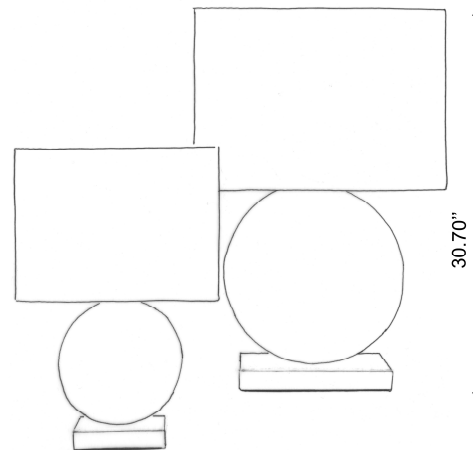

**RIO COLLECTION**

***Lua Grande* table lamp**

*Ref : RIO-20*

**GENERAL INFO**

Rock crystal table lamp.  
1 - 60 W bulb.

**DIMENSIONS**

Height : 18.50"  
Width : 14.17"  
Depth : 5.90"

Paper card lampshade - H : 14.17" - W : 19.68" - D : 8.66"

Standard plugs for Europe, Great Britain, North America and Switzerland.

*Custom made options : other sizes, materials and colors are available upon request.*

**PINTO**  
PARIS