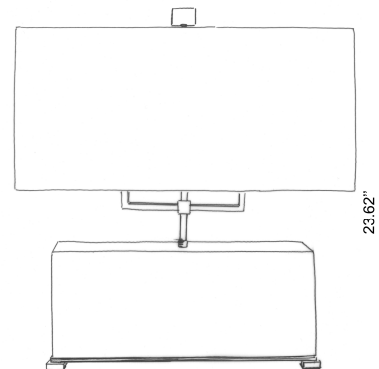

RIO COLLECTION

***Nuvm* table lamp**

Ref : RIO-17

GENERAL INFO

Rock crystal table lamp, blacken brass base and rock crystal finial.
2 - 60 W bulbs

DIMENSIONS

Height : 23.62"
Width : 18.50"
Depth : 5.70"

Paper card lampshade - H : 10.23" - W : 22.04" - D : 9"

Standard plugs for Europe, Great Britain, North America and Switzerland.

Custom made options : other sizes, materials and colors are available upon request.

PINTO
PARIS